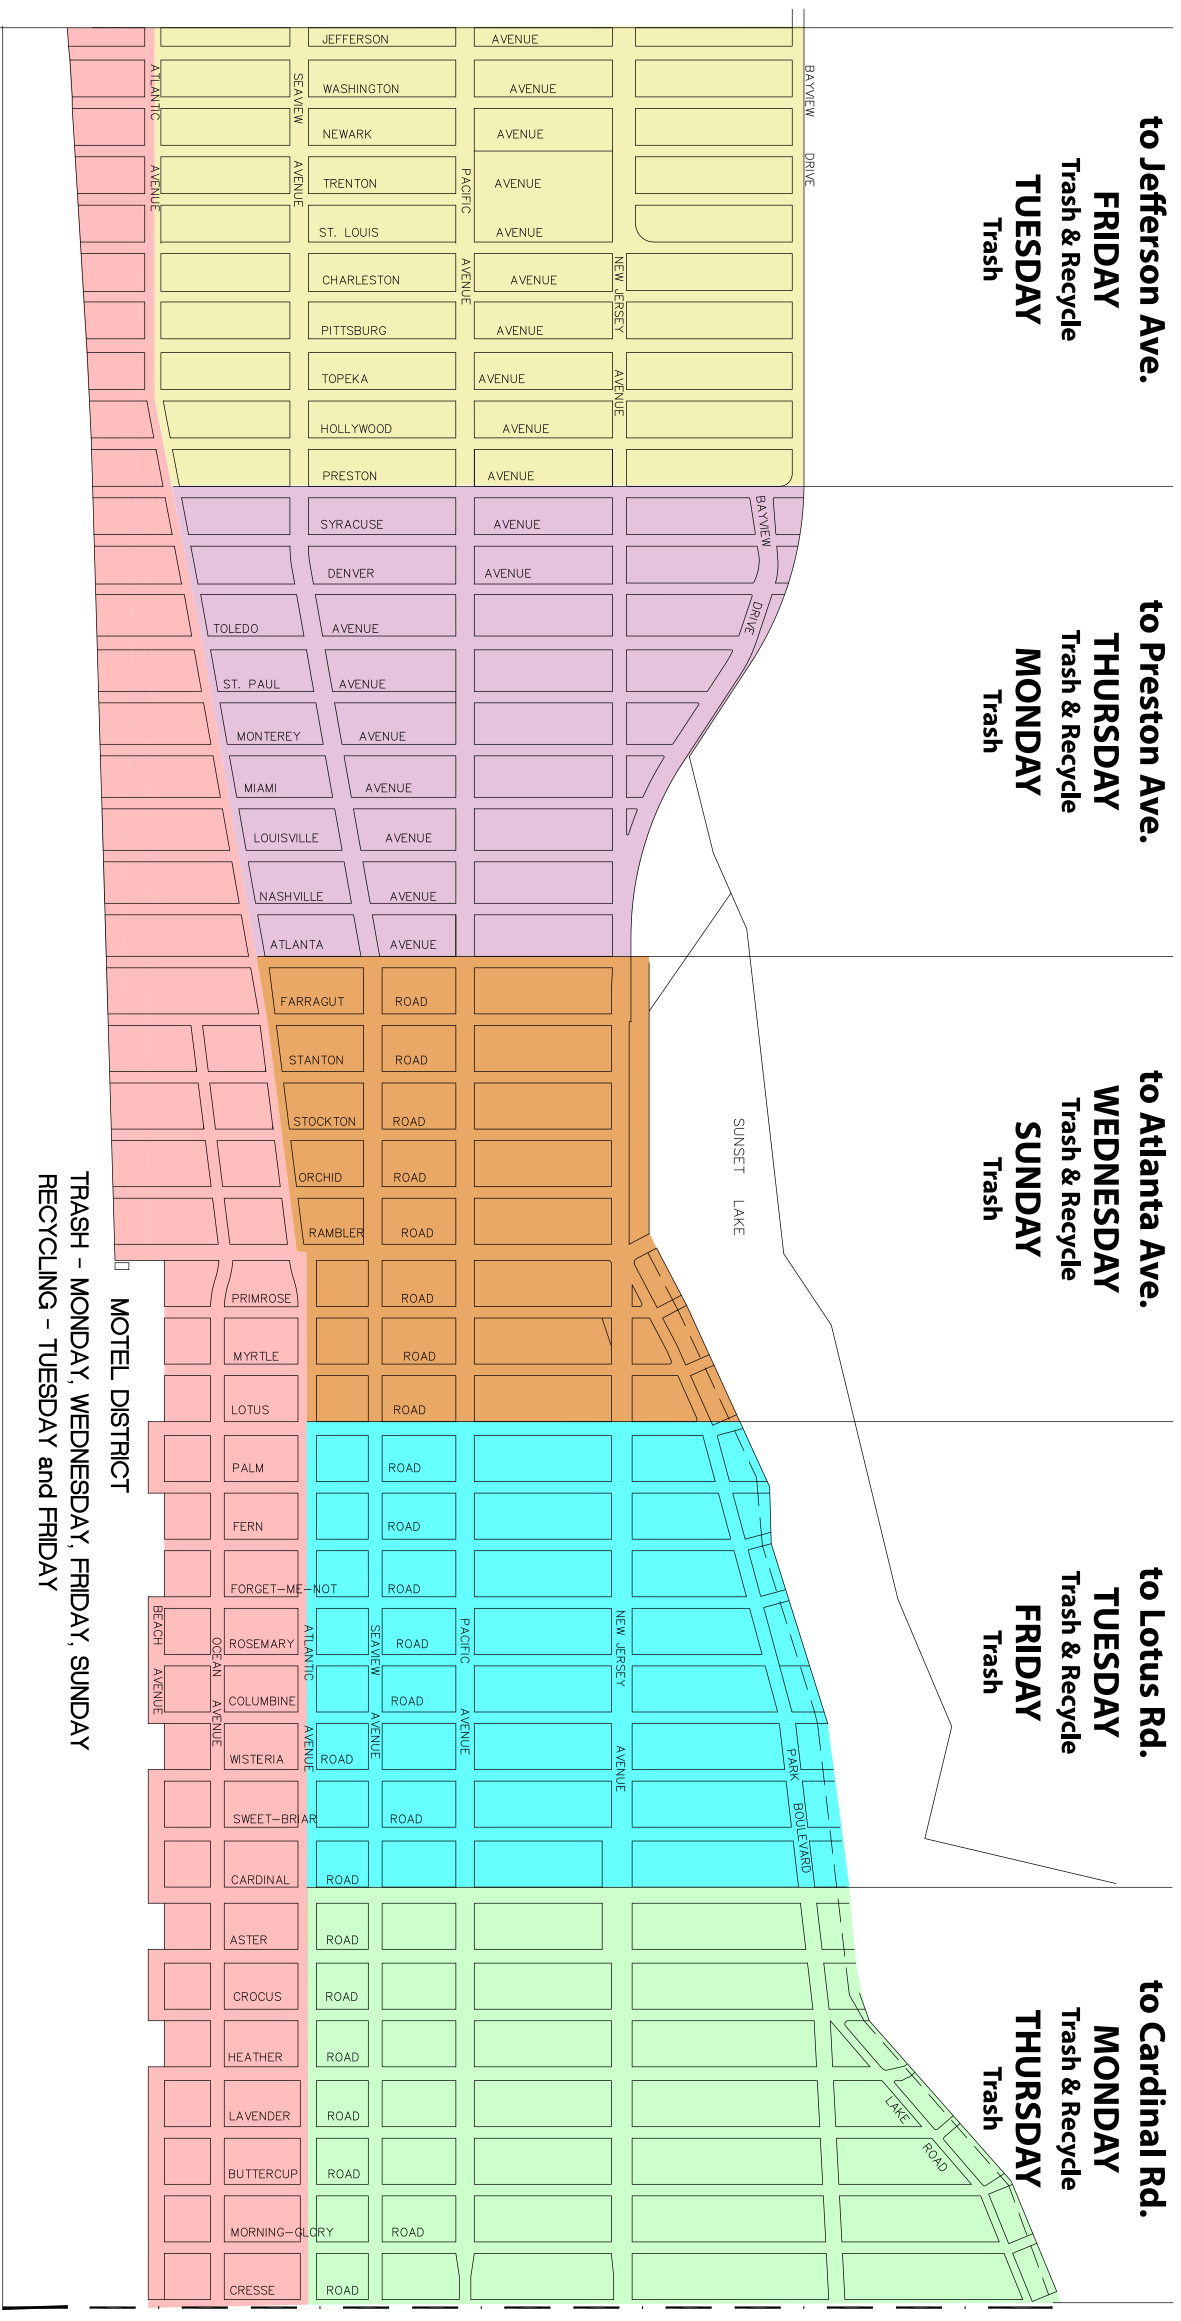

South of Preston Ave.
to Jefferson Ave.

FRIDAY
Trash & Recycle
TUESDAY
Trash

South of Atlanta Ave.
to Preston Ave.

THURSDAY
Trash & Recycle
MONDAY
Trash

South of Lotus Rd.
to Atlanta Ave.

WEDNESDAY
Trash & Recycle
SUNDAY
Trash

South of Cardinal Rd.
to Lotus Rd.

TUESDAY
Trash & Recycle
FRIDAY
Trash

South Side of Cresse Ave.
to Cardinal Rd.

MONDAY
Trash & Recycle
THURSDAY
Trash

TRASH - MONDAY, WEDNESDAY, FRIDAY, SUNDAY
RECYCLING - TUESDAY and FRIDAY

**THE BOROUGH OF WILDWOOD CREST
TRASH AND RECYCLING PICK-UP**

SUMMER SCHEDULE
JUNE 1 THRU SEPTEMBER 30

www.wildwoodcrest.org

HOLIDAYS
Pickup will be next scheduled work day except for the following which are regularly scheduled pick up days: Memorial Day, 4th of July, and Labor Day

BULK PICKUP
Call Public Works
609-522-7446

VEGETATIVE WASTE, ELECTRONICS, RIGID PLASTICS
Call ahead 609-522-7446
WEDNESDAY PICKUPS ONLY