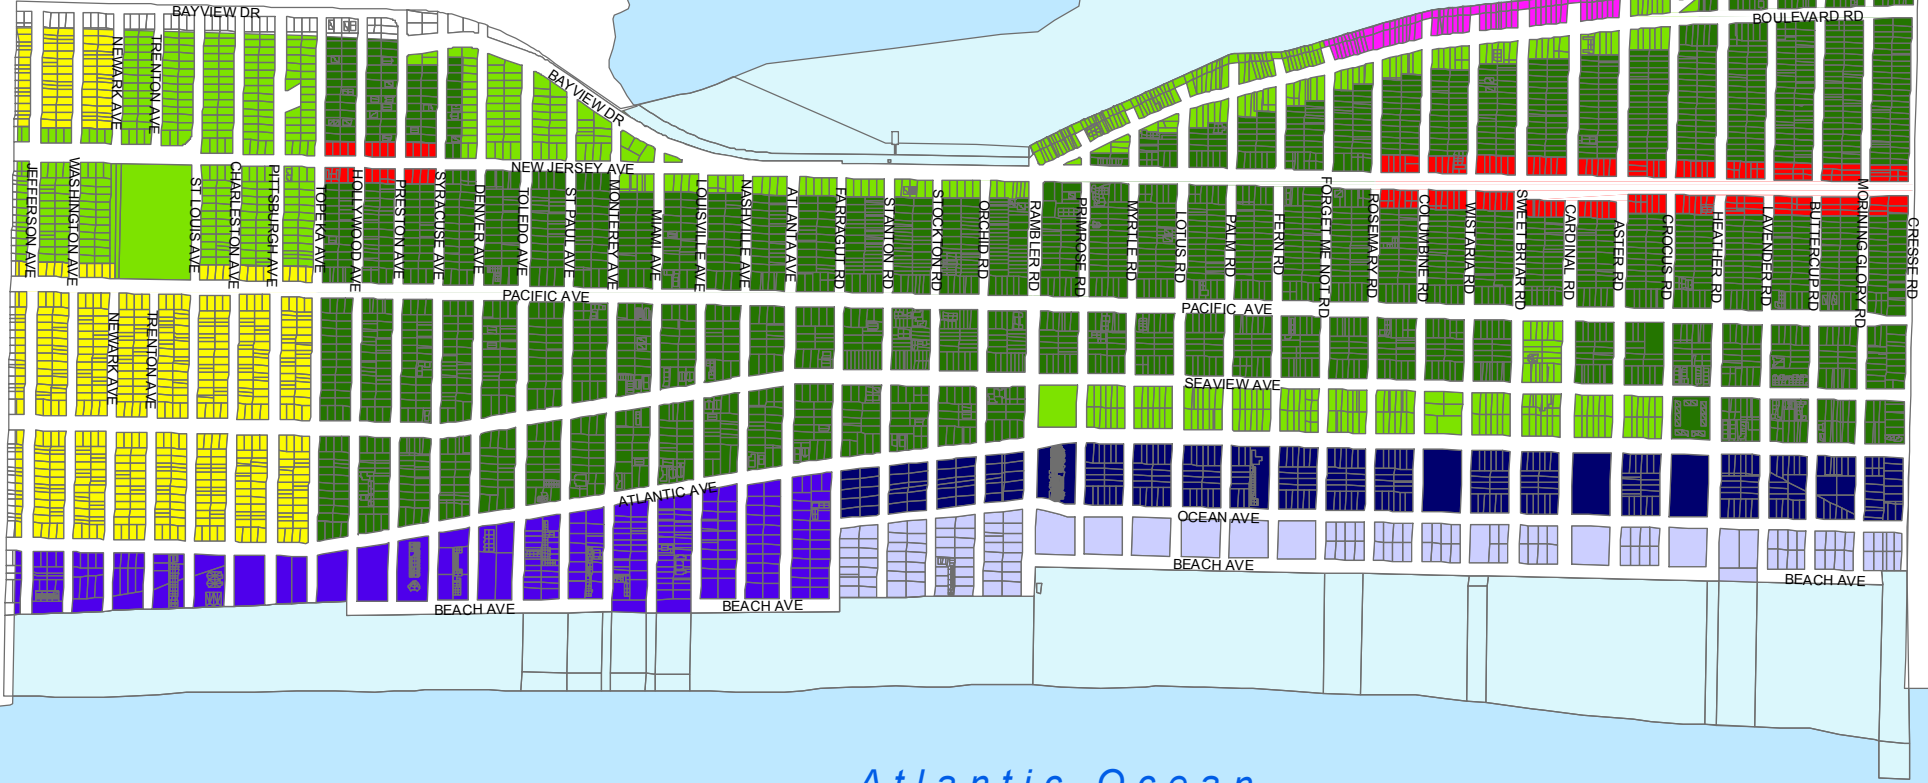

**Wildwood Crest**  
Cape May County, New Jersey

**Land Use  
Plan**

**HEYER, GRUEL  
& ASSOCIATES<sup>0</sup>**  
COMMUNITY PLANNING CONSULTANTS

August 2005 1:12,000

- 4800 SF (R-1)
- 3200 SF (R-1A)
- 1+2 Family Detached (R-2)
- Motel (M-1A)
- Motel (M-1B)
- Motel (M-1C)
- Business
- Marine Commercial
- Beachfront Recreation

Lower Township

Sunset Lake

Ephraim Island

Wildwood City

Atlantic Ocean